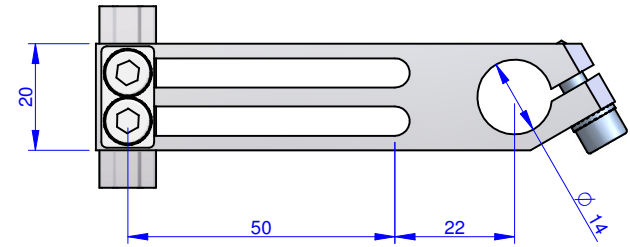

THE PROPERTY OF THIS DRAWING IS ESTABLISHED BY LAW
IT IS FORBIDDEN TO REPRODUCE IT OR SHOW IT TO THIRD PARTY
WITHOUT A WRITTEN AGREEMENT.

Object Number	Name	QTY
1	CA.WSL.1450.VU	1
2	V.TCEI M5X22	2
3	R.5.SCH	2
4	R.05.09	1
5	CA.02.05.005	2

MODIFICATIONS: _____
 (7) _____ (10) _____
 (8) _____ (11) _____
 (9) _____ (12) _____

MODIFICATIONS: _____
 (1) _____ (4) _____
 (2) _____ (5) _____
 (3) _____ (6) _____

Format **A3**
 UNI 936-76

FP Services		DESIGNED FROM FPSERVICES	
		DATE 11/2015	WEIGHT 0,059 kg
GENERAL TOLERANCE: UNI - ISO 2768 CLASSE f		CODE CA.WSL.1450.VU.6	