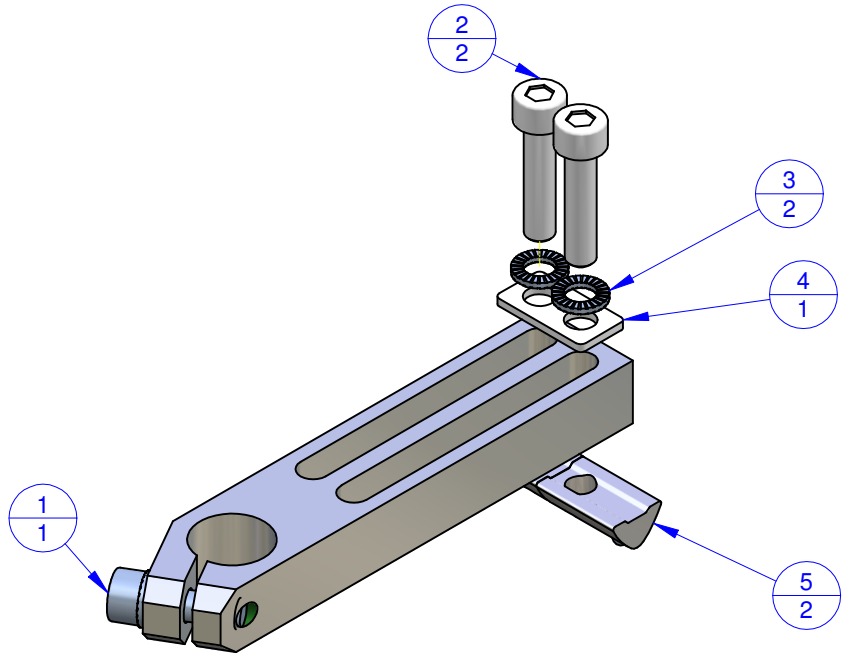

THE PROPERTY OF THIS DRAWING IS ESTABLISHED BY LAW
IT IS FORBIDDEN TO REPRODUCE IT OR SHOW IT TO THIRD PARTY
WITHOUT A WRITTEN AGREEMENT.

Object Number	Name	QTY
1	CA.WSL.1450.VU	1
2	V.TCEI M5X22	2
3	R.5.SCH	2
4	R.05.09	1
5	CA.02.05.005	2

MODIFICATIONS: _____
 (7) _____ (10) _____
 (8) _____ (11) _____
 (9) _____ (12) _____

MODIFICATIONS: _____
 (1) _____ (4) _____
 (2) _____ (5) _____
 (3) _____ (6) _____

Format **A3**
 UNI 936-76

FP Services		DESIGNED FROM FPSERVICES	
		DATE 11/2015	WEIGHT 0,059 kg
GENERAL TOLERANCE: UNI - ISO 2768 CLASSE f		CODE CA.WSL.1450.VU.6	